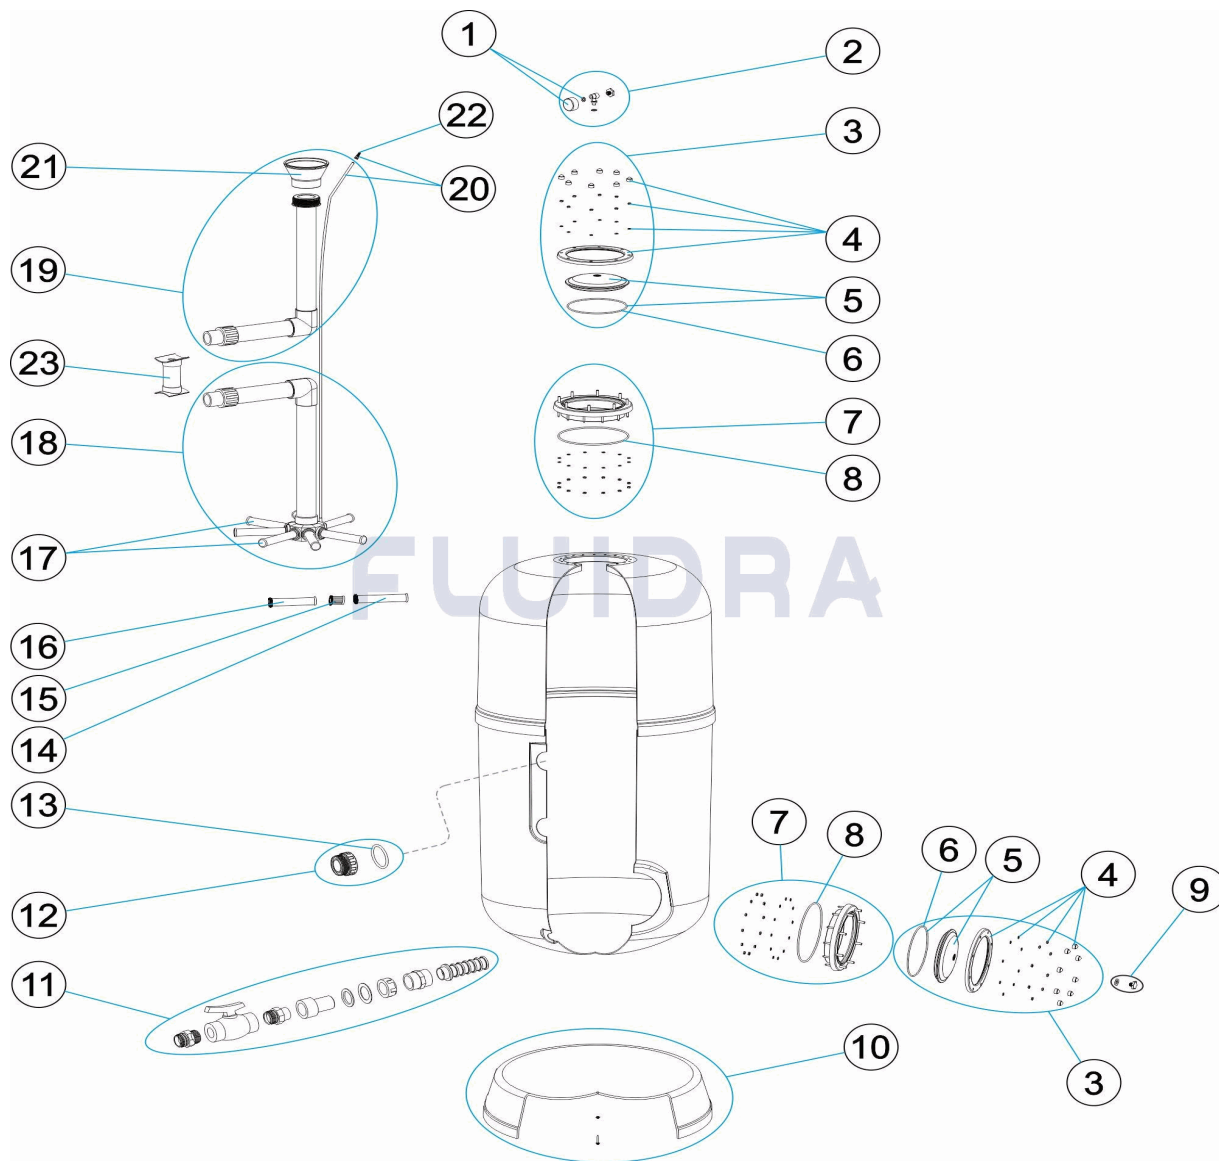

CODICE **FAHS500L, FAHS650L, FAHS800L, FAHS950L**

DESCRIZIONE: **FILTRO ALPINE**

ITALIANO

POS	CODICE	DESCRIZIONE	QUANTITA'	POS	CODICE	DESCRIZIONE	QUANTITA'
1	CE04180405	MANOMETRO 1/8" 3 KG./C "		12	* CE04040112	RACCORDO USCITA 2" + O-RING	
2	CE04180404	MANOMETRO COMPLETO		12	* CE04040112	RACCORDO USCITA 2" + O-RING	
3	CE04303002	GRUPPO COPERCHIO		12	* CE04290108	RACCORDO USCITA 2 1/2" + O-RIN "	
4	CE04303001	FLANGIA FISSAGGIO COPERCHIO		13	* CE04040115	O-RING D 60X8	
5	CE04160847	COPERCHIO FILTRO D. 220 NERO		13	* CE04040115	O-RING D 60X8	
6	CE04260106	GUARNIZIONE FLANGIA FISSAGGIO VALVOL		13	* CE04040211	O-RING D 70X5	
7	CE04160809	ANELLO COLLO 20 VITI		14	* CE04300915	CANDELOTTO COLLECTORE 1" 175 M "	
8	CE04020116	O-RING 255X4		14	* CE04300916	CANDELOTTO COLLECTORE 1" 225 M "	
9	CE04130107	APPO 1/4" SCARICO ANONIMO CON GUAF		15	* CE04260418	MANICOTTO DA 1" PER CANDELOTT "	
10	* CE04010274	BASE FILTRO D. 500		16	* CE04260419	CANDELOTTO COLLECTORE 1" 100M "	
10	* CE04040005	BASE FILTRO D. 650		17	* CE04010026	GRUPPO CANDELOTTO COLLECTORE	
10	* CE04010242	BASE FILTRO D. 800		17	* CE04010027	GRUPPO CANDELOTTO COLLECTORE D. 6	
10	* CE04010293	BASE FILTRO D. 950		17	* CE04010028	GRUPPO CANDELOTTO COLLECTORE D. 6