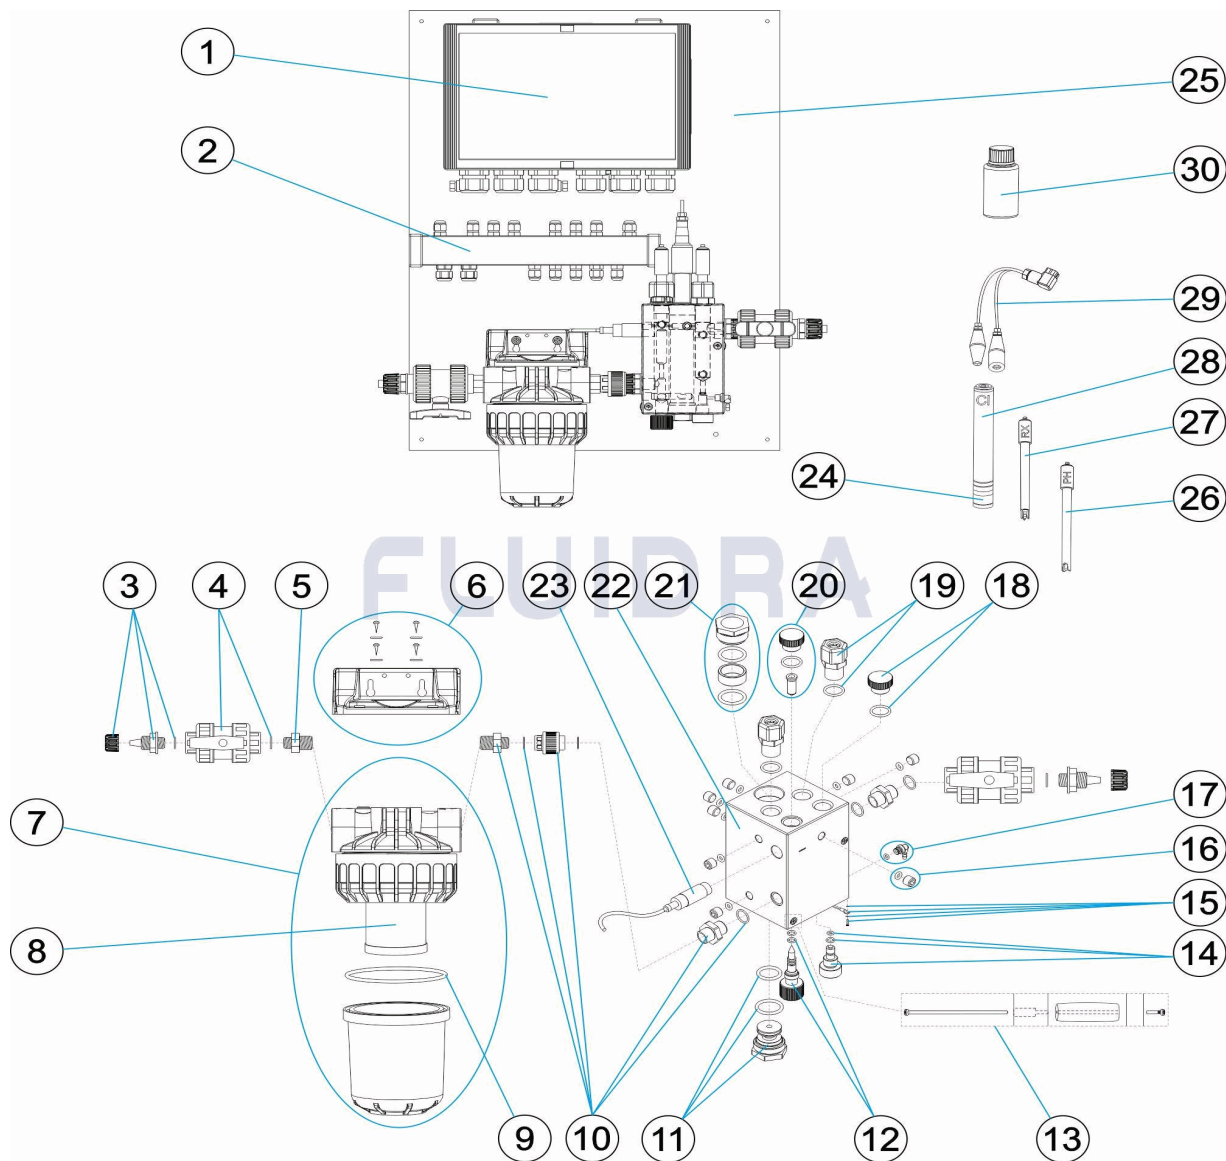

CODICE **41226, 41227, 41228, 41323, 46767, 46768, 46769, 46770**

DESCRIZIONE: **GUARDIAN**

ITALIANO

POS	CODICE	DESCRIZIONE	QUANTITA'	POS	CODICE	DESCRIZIONE	QUANTITA'
1	* CE08040273	CENTRALE GUARDIAN 1 CLORO		12	CE08040187	REGOLATORE DI FLUSSO	
1	* CE08040274	CENTRALE GUARDIAN 2 PH-CLORO		13	* CE08040280	SUPPORTO PARETE	
1	* CE08040275	CENTRALE GUARDIAN 2 PH-REDOX		13	* CE08040254	SUPPORTO PARETE	
1	* CE08040276	CENTRALE GUARDIAN 3 PH-REDOX-PPM		13	* CE08040281	SUPPORTO PARETE	
2	* CE08040277	SET PORTACAVI BIANCO 7P		14	CE08040259	REGOLATORE	
2	* CE08040278	SET PORTACAVI BIANCO 13P		15	* CE08040253	CAVO AWG20	
3	CE08030040	CORPO RACCORDO		16	CE08040186	TAPPO CON GUARNIZIONE	
4	CE08040191	VALVOLA		17	CE08040282	RACCORDO A GOMITO 90°	
5	CE08040279	RIDUZIONE M/M. 1/2"-3/8" PV "		18	* CE08040199	TAPPO CON GUARNIZIONE	
6	CE08040179	SUPPORTO FILTRO		19	CE08030082	PORTA-SONDE	
7	CE08040182	FILTRO		20	CE08040196	INDICATORE DI FLUSSO	
8	CE08040197	CARTUCCIA RICAMBIO PER FILTRO		21	* CE08040283	PORTA-SONDE CLORO	
9	CE08040183	GUARNIZIONE FILTRO		21	* CE08040198	PORTA-SONDE CLORO	

* SI FACCIA RIFERIMENTO AL FOGLIO DELLE OSSERVAZIONI