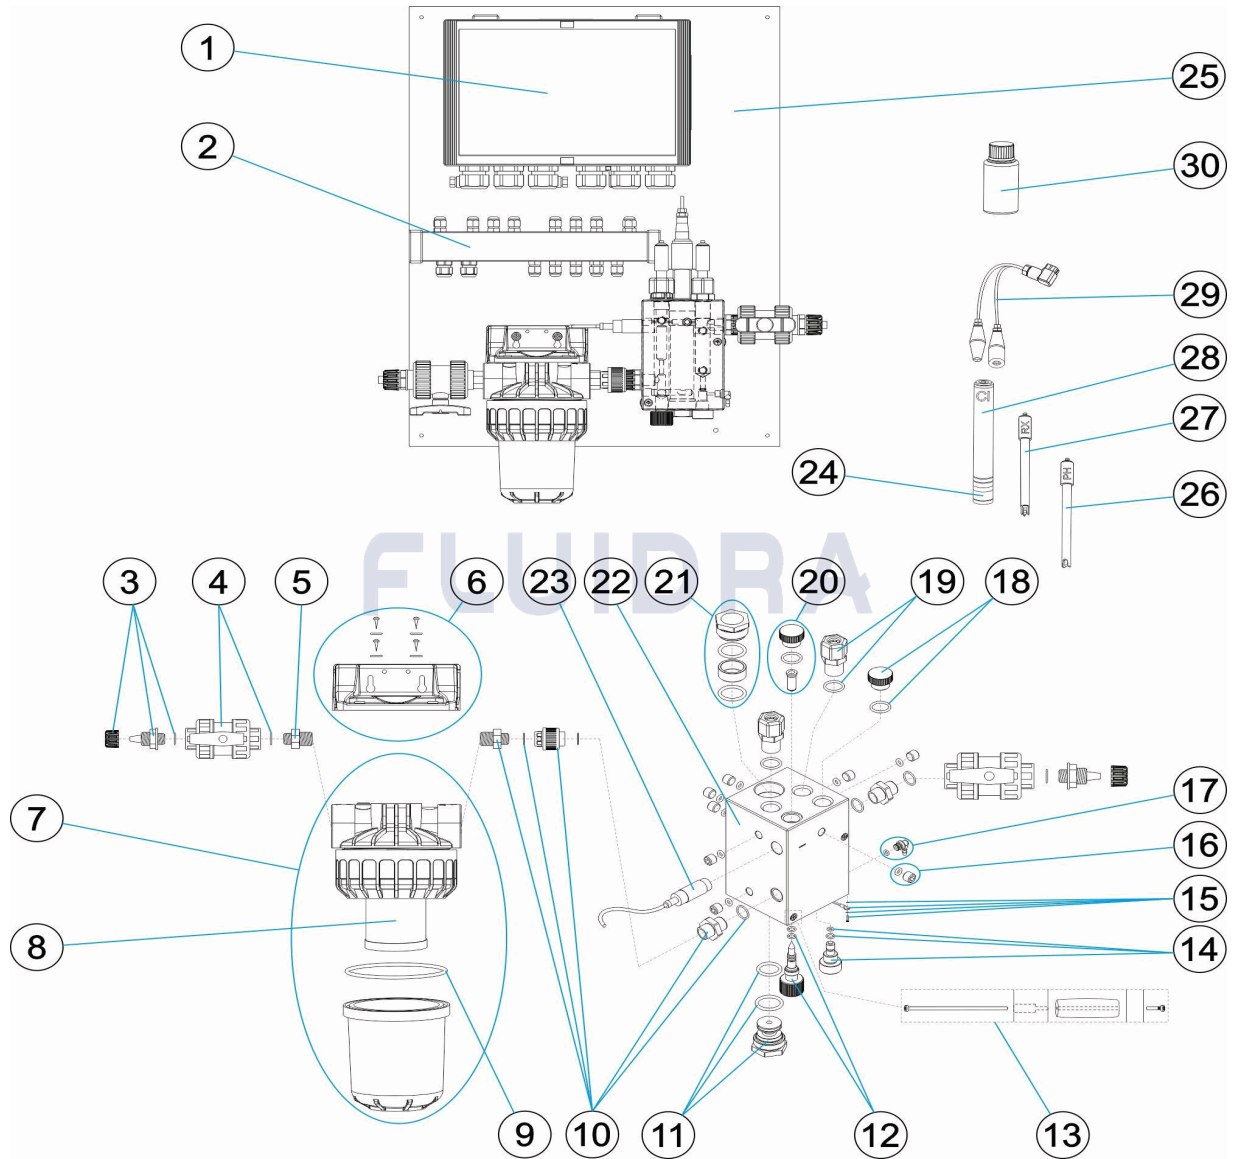

CODE **41226, 41227, 41228, 41323, 46767, 46768, 46769, 46770**

DESCRIPTION: **GUARDIAN**

ENGLISH

POS	CODE	DESCRIPTION	QUANTITY	POS	CODE	DESCRIPTION	QUANTITY
1	* CE08040273	GUARDIAN 1 CLORO CENTRAL UNIT		12	CE08040187	FLOW REGULATOR	
1	* CE08040274	GUARDIAN 2 PH-CLORO CENTRAL UNIT		13	* CE08040280	WALL BRACKET	
1	* CE08040275	GUARDIAN 2 PH-REDOX CENTRAL UNIT		13	* CE08040254	WALL BRACKET	
1	* CE08040276	GUARDIAN 3 PH-REDOX-PPM CENTRAL UI		13	* CE08040281	WALL BRACKET	
2	* CE08040277	WHITE 7P CABLE HOLDER		14	CE08040259	REGULATOR	
2	* CE08040278	WHITE 13P CABLE HOLDER		15	* CE08040253	AWG20 CABLE	
3	CE08030040	HEAD CONNECTOR BODY		16	CE08040186	PLUG AND O-RING	
4	CE08040191	VALVE		17	CE08040282	90° BEND	
5	CE08040279	M/M. 1/2"-3/8" PVC REDUCTION SOCKE "		18	* CE08040199	PLUG AND O-RING	
6	CE08040179	FILTER BRACKET		19	CE08030082	SENSOR HOLDER	
7	CE08040182	FILTER		20	CE08040196	FLOW INDICATOR	
8	CE08040197	CARTRIDGE FILTER		21	* CE08040283	PROBE BRACKET CHLORINE	
9	CE08040183	FILTER GASKET		21	* CE08040198	PROBE BRACKET CHLORINE	